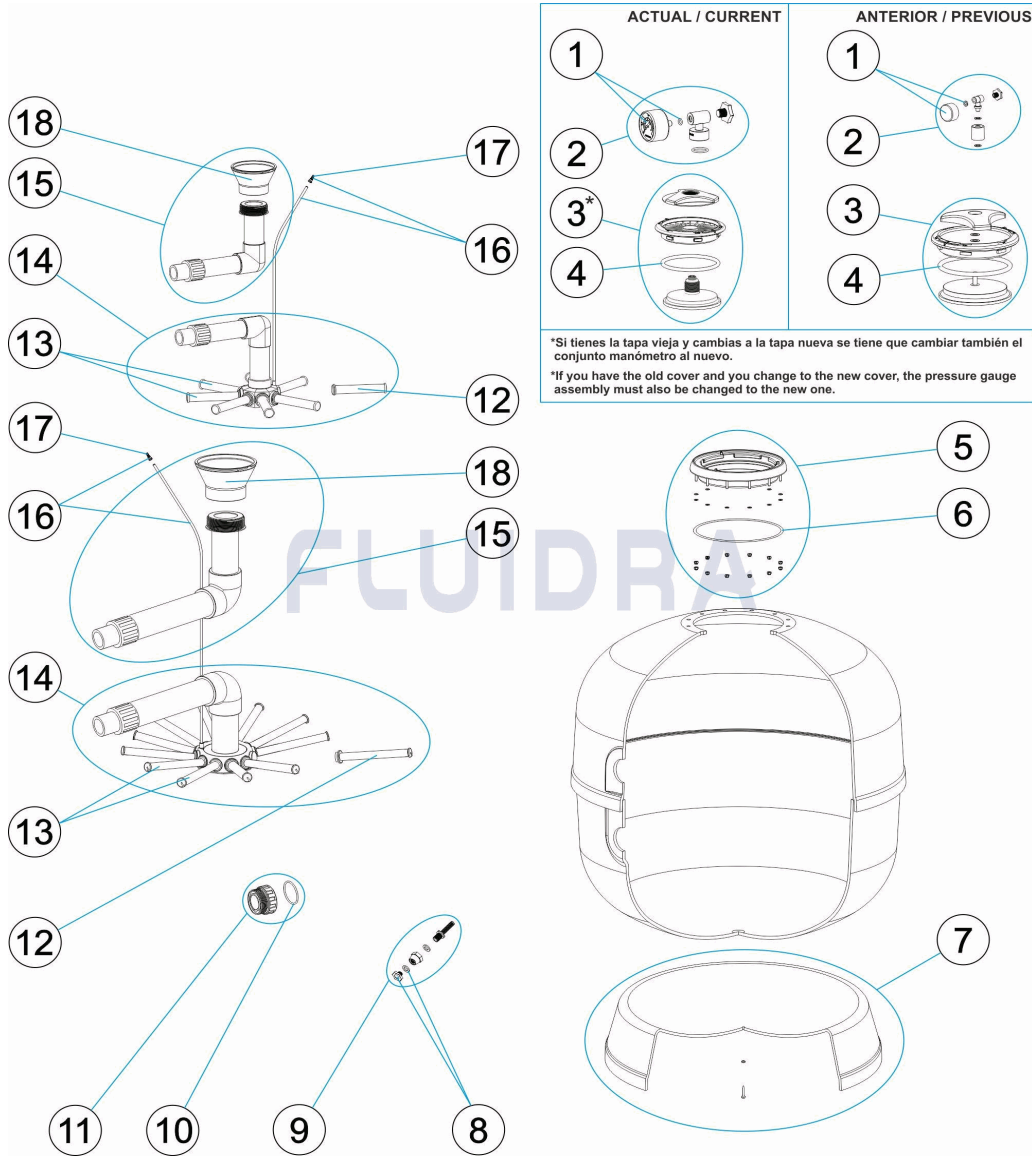

CODE **00497, 00498, 00499, 00500, 19781, 21071, 28479, 32706**

DESCRIPTION: **ASTER FILTERS**

ENGLISH

POS	CODE	DESCRIPTION	QUANTITY	POS	CODE	DESCRIPTION	QUANTITY
1	4404010103	PRESSURE GAUGE 1/8" 3 KG./C "		10	4404040115	O' RING D. 60X8	
2	* 4404020041	PRESSURE GAUGE UNIT 1/8'		11	* 4404040103	FITTING 1 1/2" + O' RIN "	
2	* 4404190101	PRESSURE GAUGE UNIT 1/8'		11	* 4404040112	2" OUTLET FITTING + O' RIN "	
3	* 4404020040	QUICK CLOSING LID UNIT		12	* 4404300917	MANIFOLD ARM 1" 110 M "	
3	* 4404020102	QUICK CLOSING LID UNIT		12	* 4404300915	MANIFOLD ARM 1" 175 M "	
4	4404020111	LID GASKET		12	* 4404300916	MANIFOLD ARM 1" 225 M "	
5	4404020108	LID RING UNIT		13	* 4404010025	MANIFOLD ARM ASSEMBLY D. 400	
6	4404020116	O' RING 255X4		13	* 4404010026	MANIFOLD ARM ASSEMBLY	
7	* 4404040096	FILTER BASE D. 350		13	* 4404010028	MANIFOLD ARM ASSEMBLY D. 650	
7	* 4404010088	FILTER BASE D. 450		14	* 4404010131	MANIFOLD ASSEMBLY D. 350	
7	* 4404010112	FILTER BASE D. 500		14	* 4404010132	MANIFOLD ASSEMBLY D. 450	
7	* 4404010113	FILTER BASE D. 600		14	* 4404010114	MANIFOLD ASSEMBLY D. 500	
7	* 4404300924	FILTER BASE D. 750		14	* 4404040097	MANIFOLD ASSEMBLY D. 550	